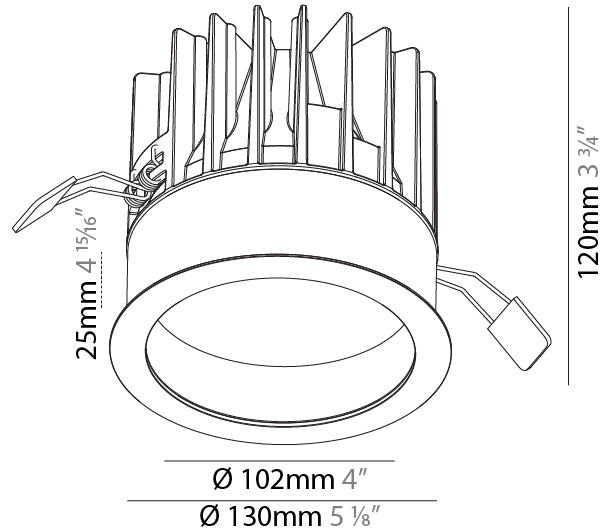

GENERAL

Series: Oiko
Subseries: Oiko Comfort
Brand: Prolicht
Division: Architectural
Mounting Type: Recessed
Mounting Location: Ceiling
Subcategory: Downlight

PHYSICAL

Shape: Round
Diameter (mm): 130
Diameter (in): 5 1/8
Height (mm): 120
Height (in): 4 3/4
Ceiling Thickness (mm): 10 / 12.5 / 15
Ceiling Thickness (in): 3/8 or 1/2 or 9/16
Min. Recessing Depth (mm): 130
Min. Recessing Depth (in): 5 1/8
Light Distribution: Downlight
Weight (kg): 0.82
Weight (lbs): 1.81
Fixture Finish: SSR / BKV / CWI / CRY / HAB / UFT / ITA / RUA / FTG / MYG / LOD / PUS / FRO / FUP / KIA / POP / BLS / SPG / MEY / GOH / GUM / CHC / COM / ABZ / JAG / OBR / MOS / ROR
Fixture Material: Aluminum Die Cast
Cut-out Measurements: D. - 130mm / 5 1/8"

ELECTRICAL

Lamp Type: LED (Zhaga Standard)
Input Wattage (W): 28.6
Total Output Wattage (W): 26
Dimming: Tri-Mode (Non-Dimming and Phase Dimming (120Vac only) and 0-10V Dimming)
Driver Included: No
Driver Location: Recessed Housing
Driver Type: Constant Current - Universal
Housing: See components
Input Voltage (V): 120 - 277
Constant Current (MA): 700

LED

Number of LEDs: 1
Color Temperature (°K): 2700 / 3000 / 3500 / 4000
Max. Delivered Lumen (lm): 2282 / 2340 / 2436 / 2486
Nominal Lumen (lm): 3210 / 3290 / 34459 / 3530
CRI: >90 CRI
Lamp Life (hrs): 50000

OPTICAL

Reflector°: 12 / 24 / 40

RATINGS AND CERTIFICATIONS

Certified By: Certified for North American Standards
IP rating: IP20