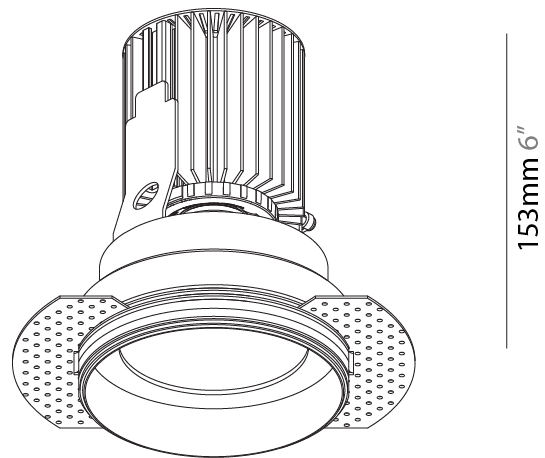

PHYSICAL

Shape: Round
Diameter (mm): 100
Diameter (in): 3 15/16
Height (mm): 153
Height (in): 6
Ceiling Thickness (mm): 10 / 12.5 / 15
Ceiling Thickness (in): 3/8 or 1/2 or 9/16
Min. Recessing Depth (mm): 170
Min. Recessing Depth (in): 6 11/16
Light Distribution: Downlight
Weight (kg): 0.6
Weight (lbs): 1.322
Fixture Finish: SSR / BKV / CWI / CRY / HAB / UFT / ITA / RUA / FTG / MYG / LOD / PUS / FRO / FUP / KIA / POP / BLS / SPG / MEY / GOH / GUM / CHC / COM / ABZ / JAG / OBR / MOS / ROR
Fixture Material: Aluminum Die Cast
Cut-out Measurements: 111mm / 4 3/8" Diameter
Upon Request: Unique Sizes Unique Ceiling Thickness

ELECTRICAL

Lamp Type: LED (Zhaga Standard)
Input Wattage (W): 20.9
Total Output Wattage (W): 18.7
Dimming: Tri-Mode (Non-Dimming and Phase Dimming (120Vac only) and 0-10V Dimming)
Driver Included: No
Driver Location: Recessed Housing
Driver Type: Constant Current - Universal
Driver Class: Class 2
Housing: See components
Input Voltage (V): 120 - 277
Constant Current (MA): 500

LED

Color Temperature (°K): 2700 / 3000 / 3500 / 4000
Max. Delivered Lumen (lm): 1630 / 1670 / 1754 / 1790
CRI: >90 CRI
Lamp Life (hrs): 50000
Upon Request: Special Color Temperature RGB-W Tunable White Special LED

OPTICAL

Reflector: 18 / 26 / 40

RATINGS AND CERTIFICATIONS

Certified By: Certified for North American Standards
IP rating: IP20

Ø 100mm 3 15/16"

Ø 155mm 6 1/8"